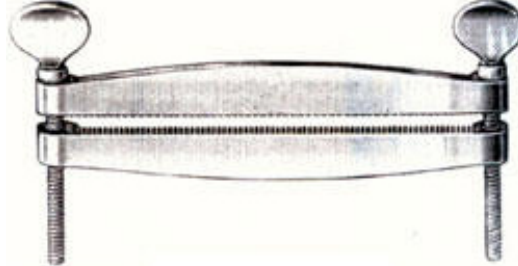

Curved on flat scissors  
For Sheep, 8

**Torsion Fork**

SD-91-3206

With Fixation bar stainless steel  
For Sheep, 8

**Instruments For Dog Care**

**SD-91-3301**

Ear clamps for dog, straight of light metal  
11 1/2 cm, 4 1/2, 15 1/2 cm, 6 11/8