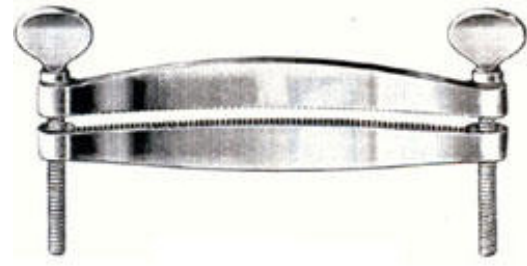

**Doyen Clamp**

SD-91-3203

Stainless steel  
24 cm , 9 1/2

**Sheep Shear**

SD-91-3204

Stainless steel  
Large Size 14

**Hoof Shears**

SD-91-3205

Curved on flat scissors  
For Sheep, 8

**Torsion Fork**

SD-91-3206

With Fixation bar stainless steel  
For Sheep, 8

**Instruments For Dog Care**

**SD-91-3301**

Ear clamps for dog, straight of light metal  
11 1/2 cm, 4 1/2, 15 1/2 cm, 6 11/8