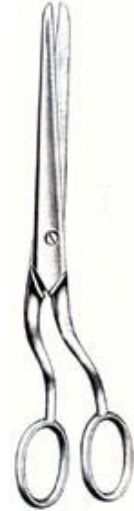

Stainless Steel

SD-91-3303

Instruments for dog Care
17 cm , 6 3/4