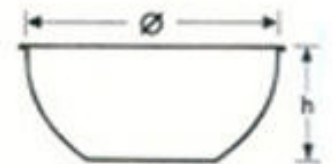

High Polished

SD-91-3403

Trays for Inst
125 X 120 mm, 150 X 150 mm