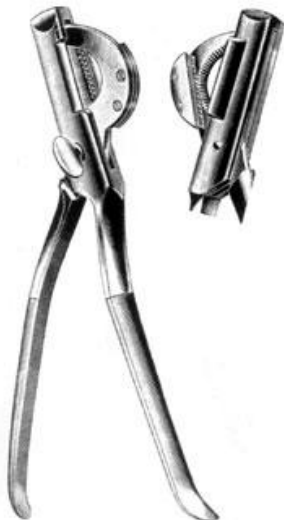

## Veterinary Tools

Quality Products

**Bloodless Castrator For Lambs**  
**SD-91-1001**  
Bloodless Castrator for Lambs  
9"

**Bloodless Castrators For Bulls**  
**SD-91-1002**  
Castration  
18"

**Castrator**  
**SD-91-1003**  
Castration  
9", 12", 16", 19"

**Castrators**  
**SD-91-1004**  
Castration  
9"

**Cox Bloodless Castrator**  
**SD-91-1005**  
Castration  
16"

**New Barry Castrating Knife**  
**SD-91-1006**  
Castration  
10.5"

**Inst Castration Emasculators**  
SD-91-1007  
Inst Castration Emasculators  
With wooden handle  
30 cm, 113/4

**Inst Castration Emasculator**  
SD-91-1008  
Inst Castration Emasculator  
23 cm, 9"

**Castrating Forceps**  
SD-91-1009  
Castrating forceps  
35 cm, 14"

**Verboczy**  
SD-91-1010  
With clamping parts  
27 cm, 101/2